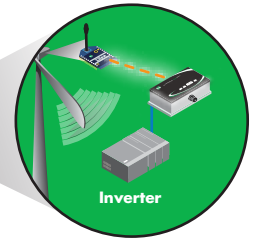

Digi Energy Distribution/Automation Solutions Ecosystem

iDigi® Device Cloud™

- Hosted Device Management
- Seamless M2M to IT Back Office Web Services Integration
- Digi X-Grid™ Solutions

Substation Network Backup Digi TransPort® WR

Smart Grid Device Networking ConnectPort® X4/X4 H

Reclosers
Volt Vars, Transformers,
Switches, Cap Banks

Electric Vehicle Supply/Storage ConnectCore™ 3G

Distributed Energy Resources ConnectPort® X3 H XBee® Module

Distributed Energy Resources ConnectPort® X3

Commercial and Industrial Meters Digi Connect® WAN ConnectPort® X4

Smart Home ConnectPort® X2

Digi Communication Technologies

WAN

- 2/3/4G GSM GPRS/EDGE/
HSPA & CDMA EVDO
- WiMAX
- Wi-Fi, Ethernet